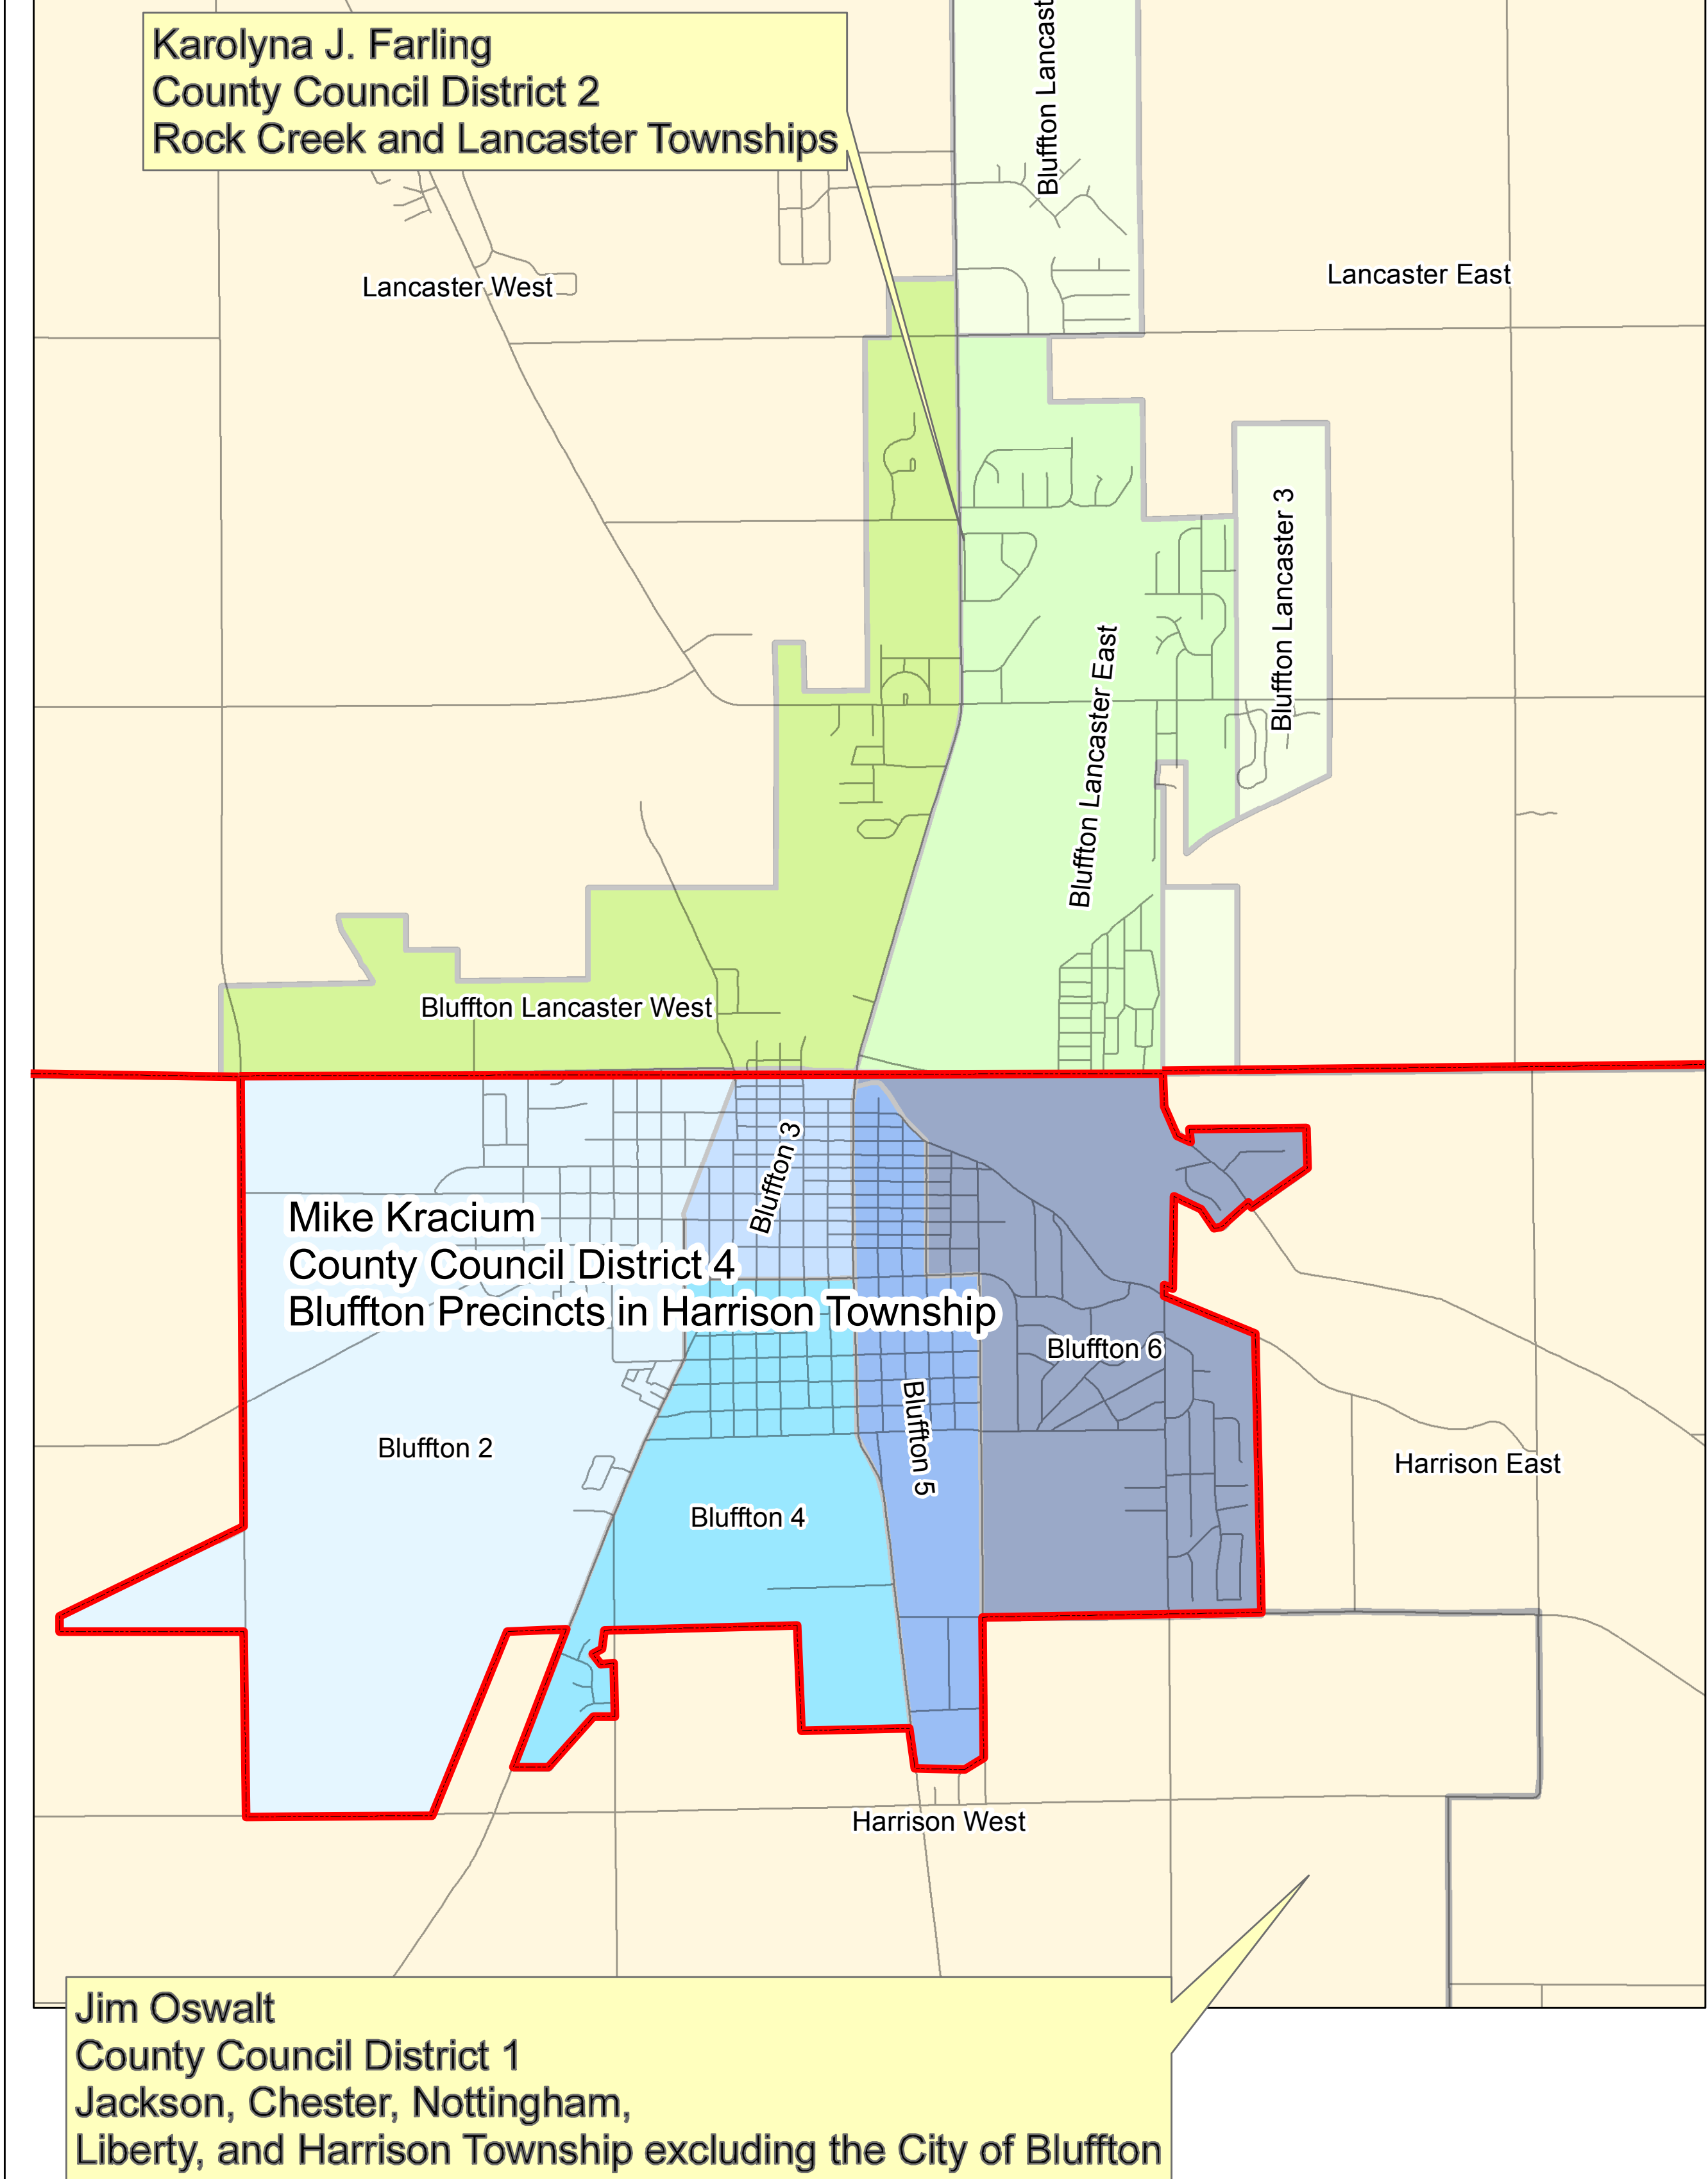

Wells County, IN County Council Districts

City of Bluffton, IN Voting Districts and Poll Locations

**Wells County Council At-Large Members
are voted in by all of Wells County.**

**Pete Cole
James Van Winkle
Tony Garton**