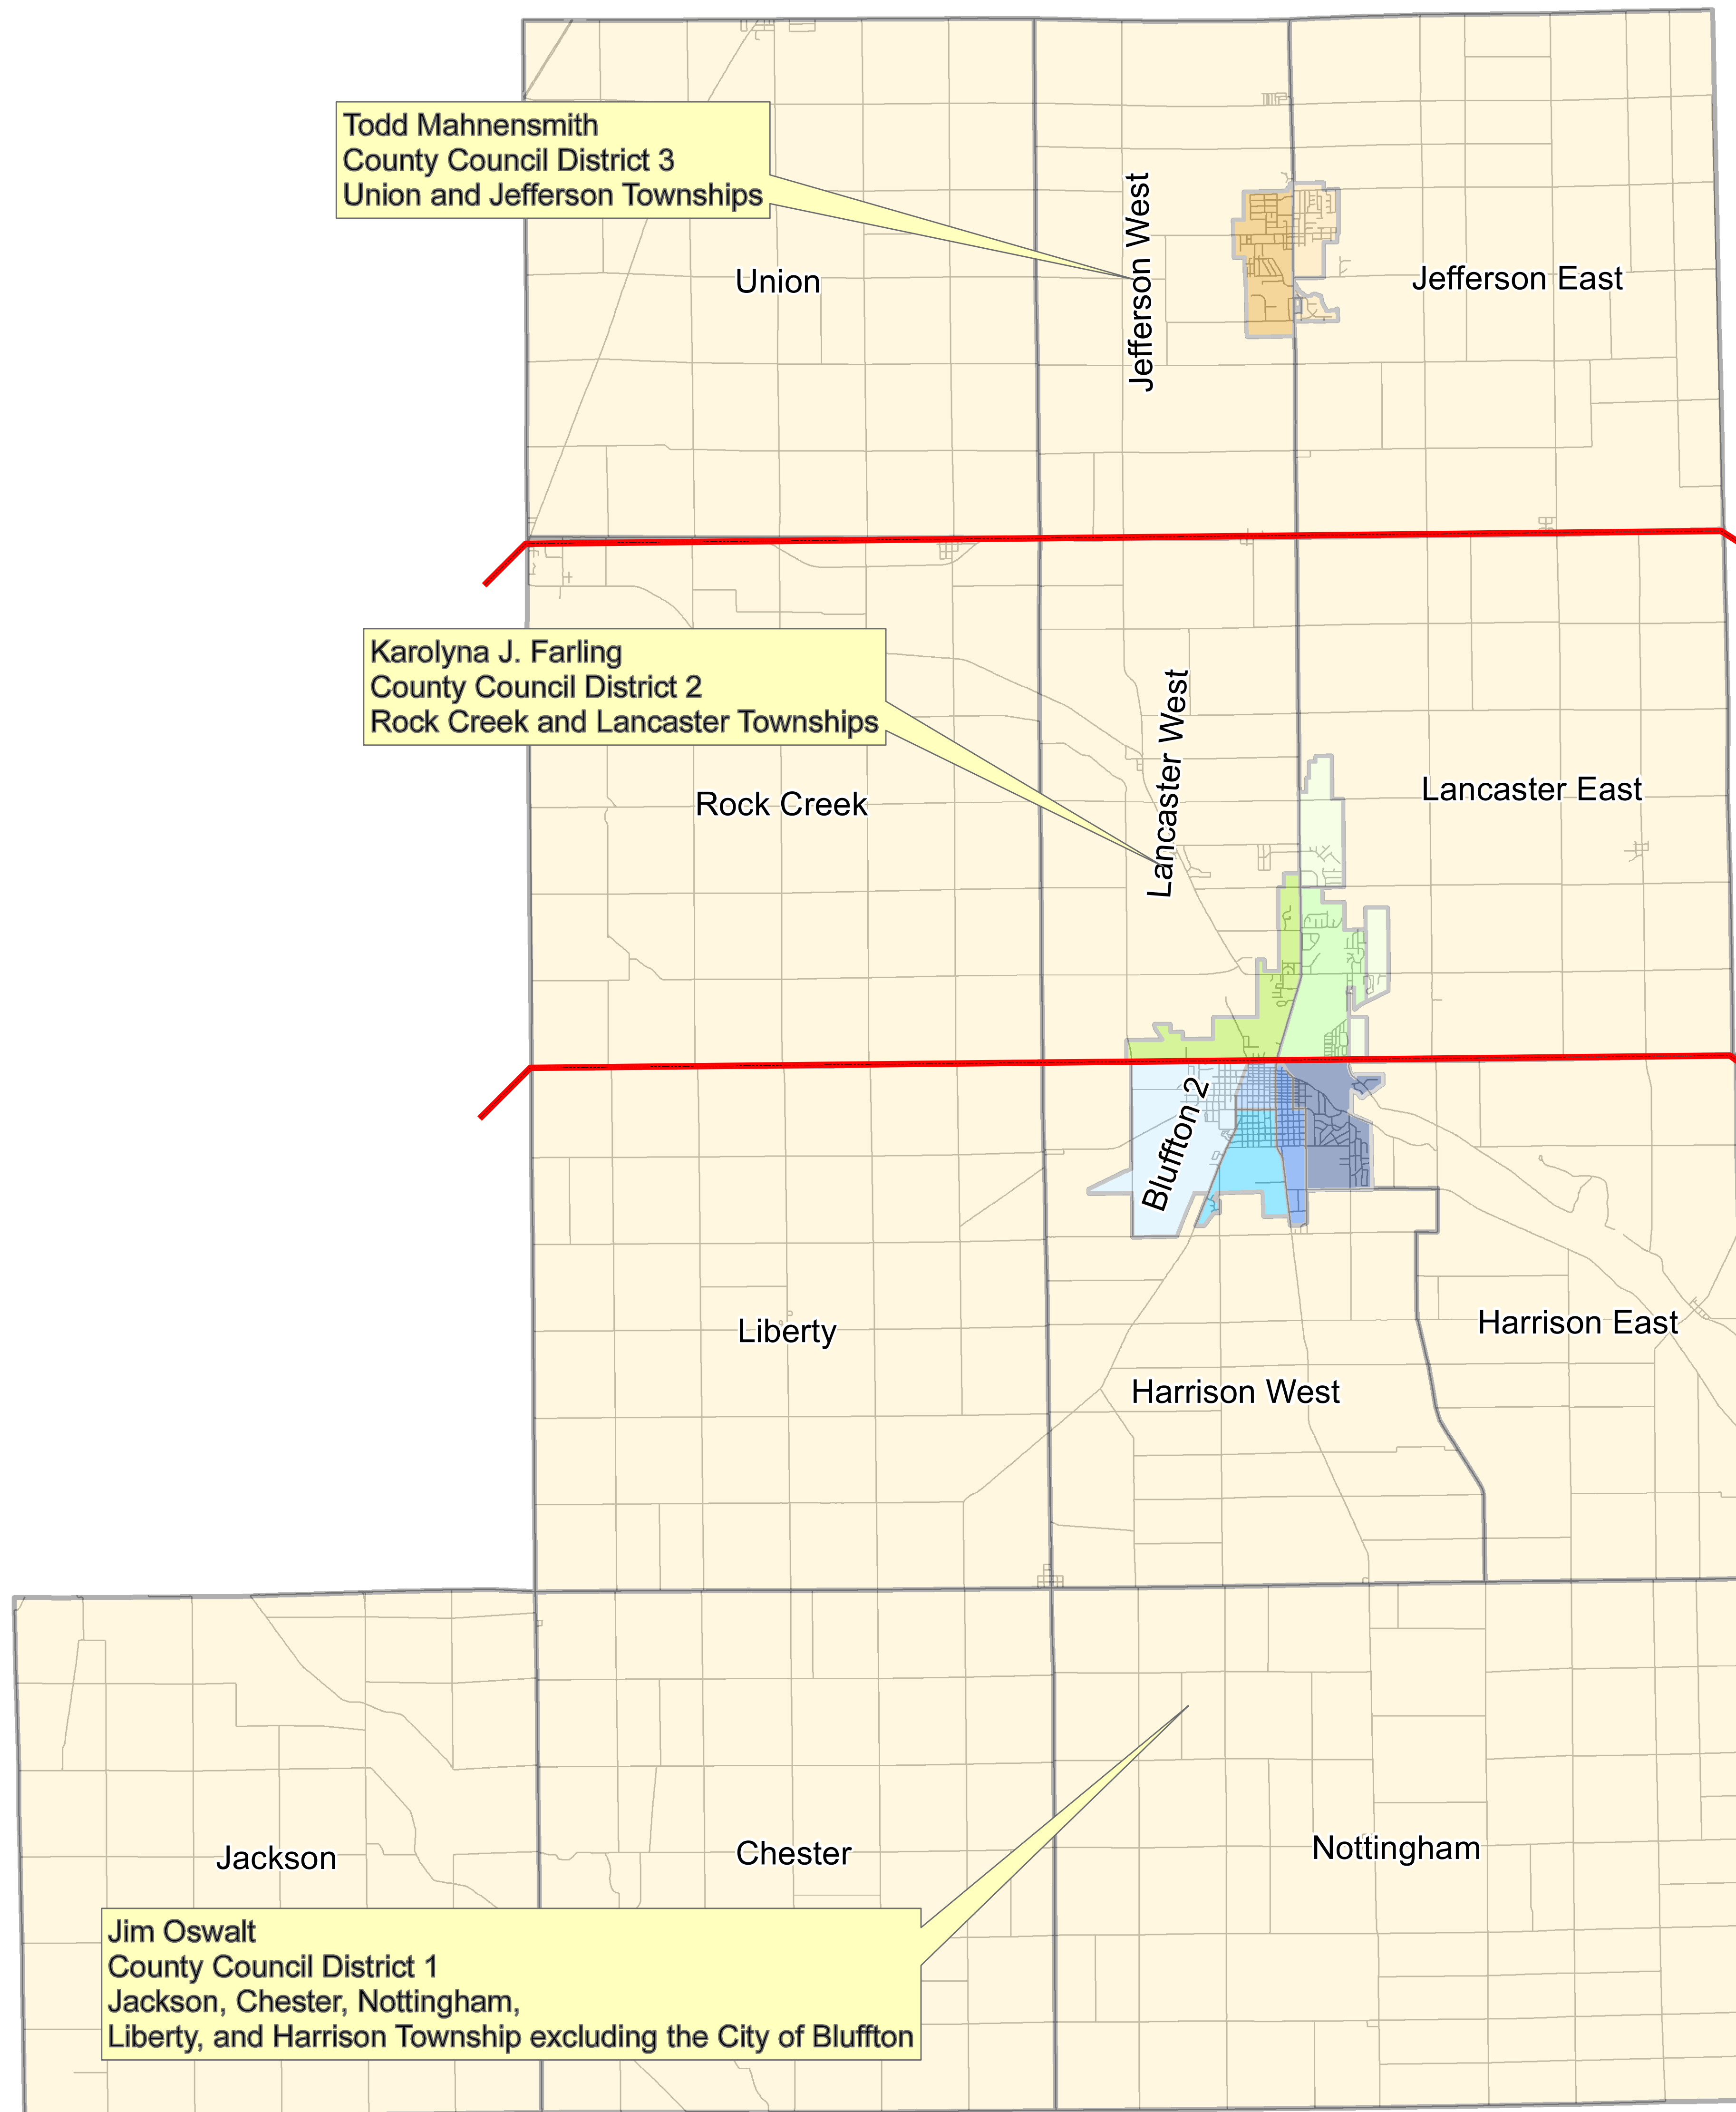

Wells County, IN County Council Districts

City of Bluffton, IN Voting Districts and Poll Locations

**Wells County Council At-Large Members
are voted in by all of Wells County.**

**Pete Cole
James Van Winkle
Tony Garton**